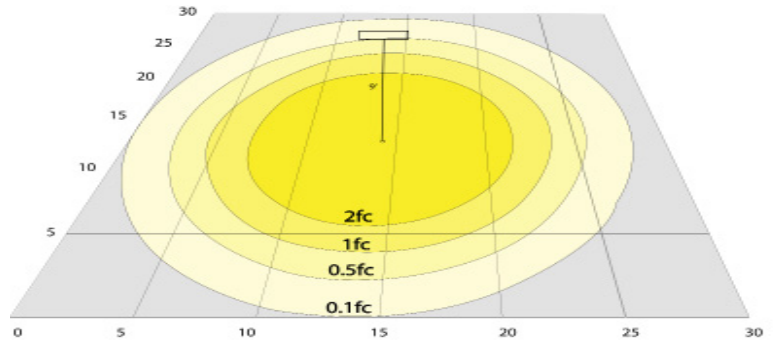

Other Models:

- 25W | 1300LM | LCFD-MCT5-BG

Photometrics: LCFD-MCT5-WS

BUG Rating: B1-U1-G0

Area 30'x 30' Mounting Height: 9'

Other Views:

Side View

Front View