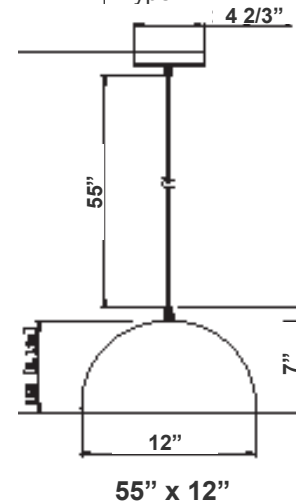

AVAIL. FINISHES

Pendant lights are stylish hanging light fixtures that double as task lighting. Perfect for kitchens, office or living areas, our vintage pendant lighting is available in 2 finishes that will look good in any home.

Customer Name: _____

Project Name: _____

Note: _____

Type: _____